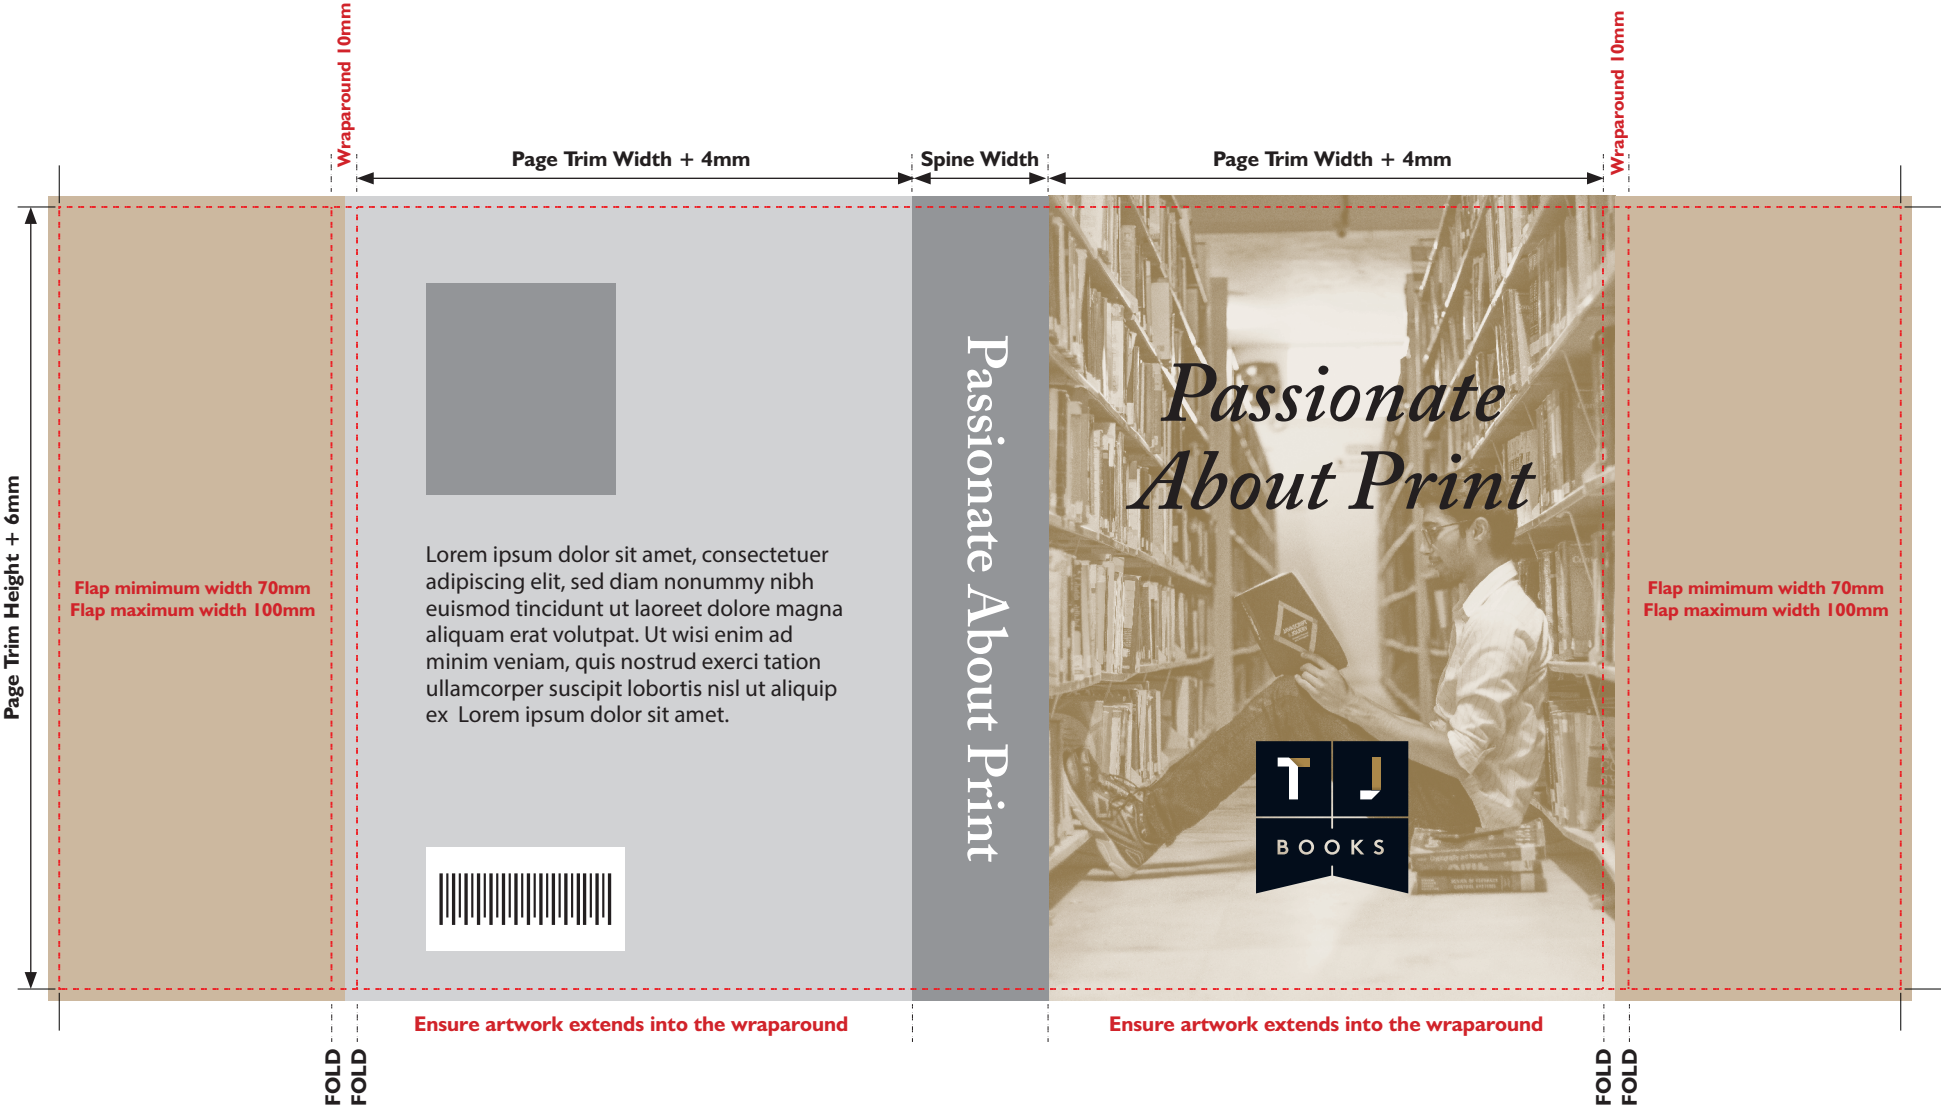

LIMP/PAPERBACK COVER LAYOUT

**Maximum Spine Width 60mm
3mm Bleed Allowance**

8pp LIMP/COVER WITH FLAPS LAYOUT

Maximum Spine Width 50mm
3mm Bleed Allowance

JACKET LAYOUT

Maximum Spine Width 60mm
3mm Bleed Allowance