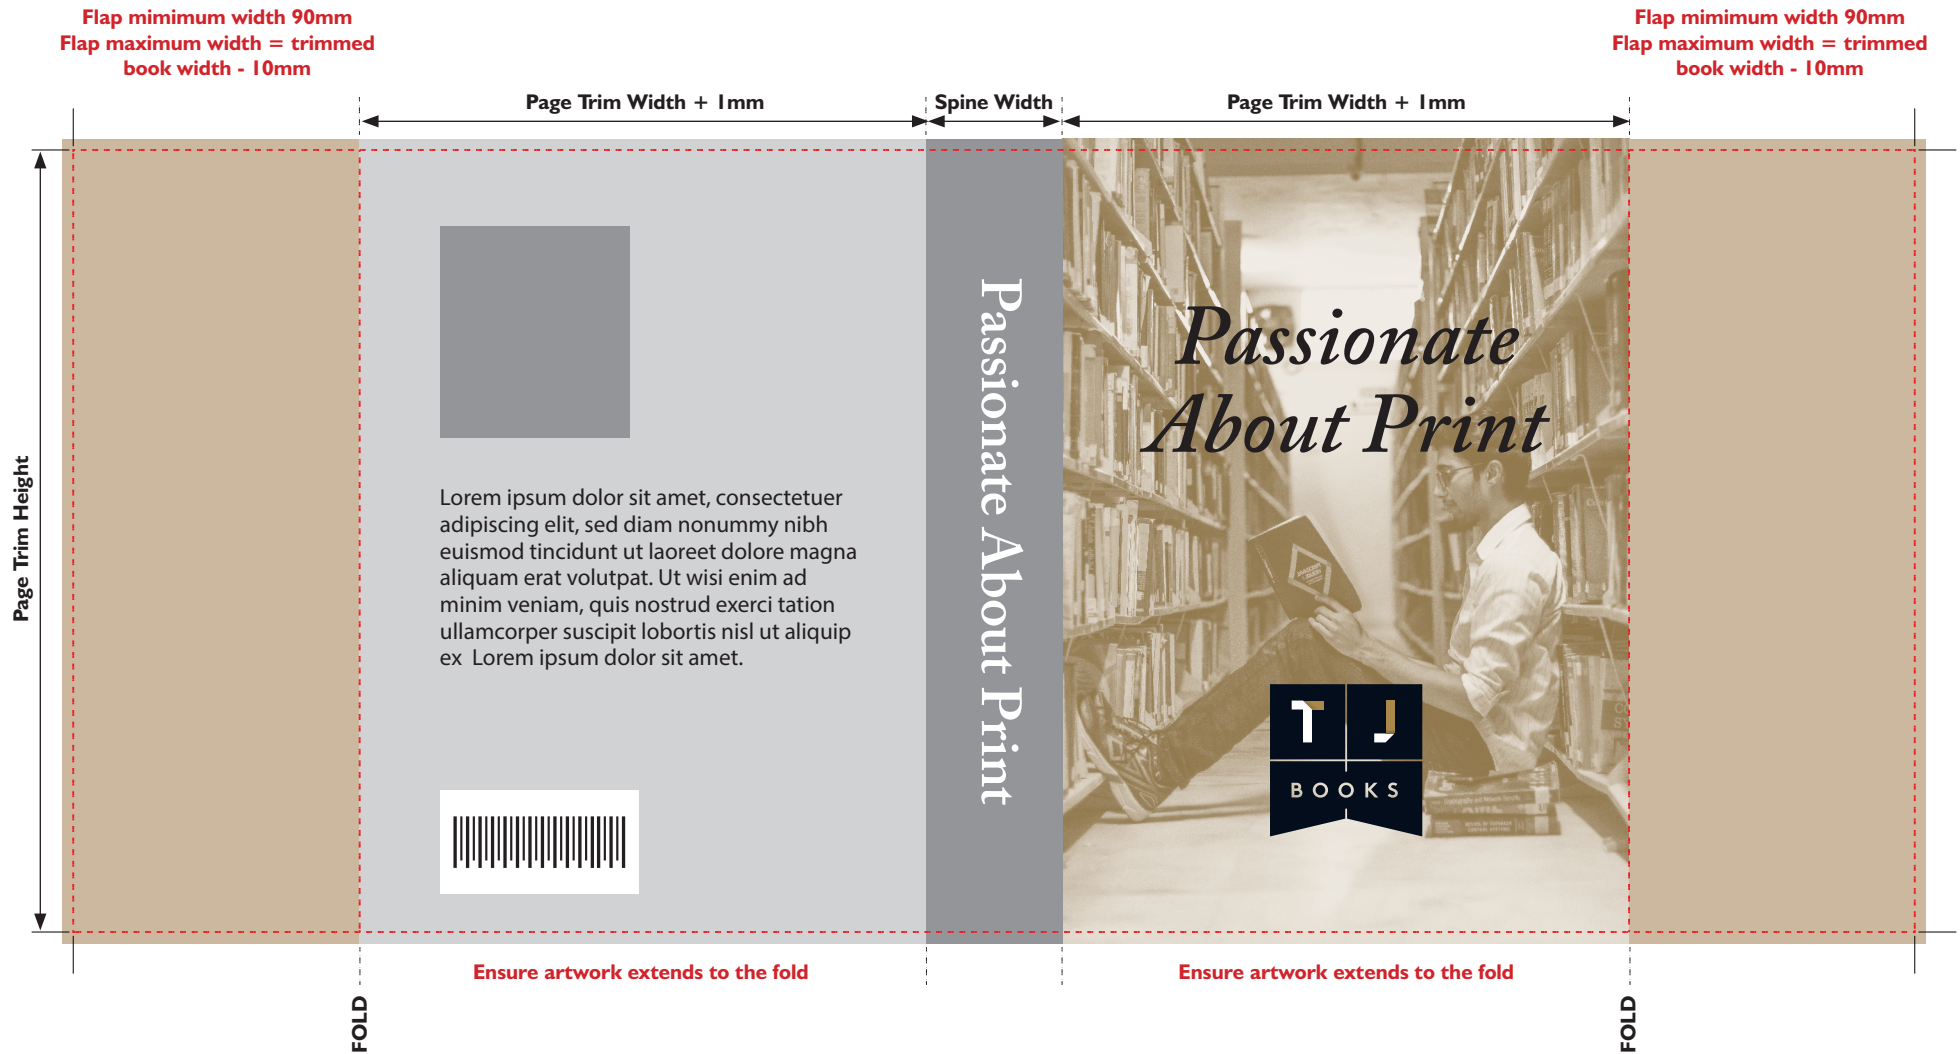

LIMP/PAPERBACK COVER LAYOUT

**Maximum Spine Width 60mm
3mm Bleed Allowance**

8pp LIMP/COVER WITH FLAPS LAYOUT

Maximum Spine Width 50mm
3mm Bleed Allowance

JACKET LAYOUT

Maximum Spine Width 60mm
3mm Bleed Allowance